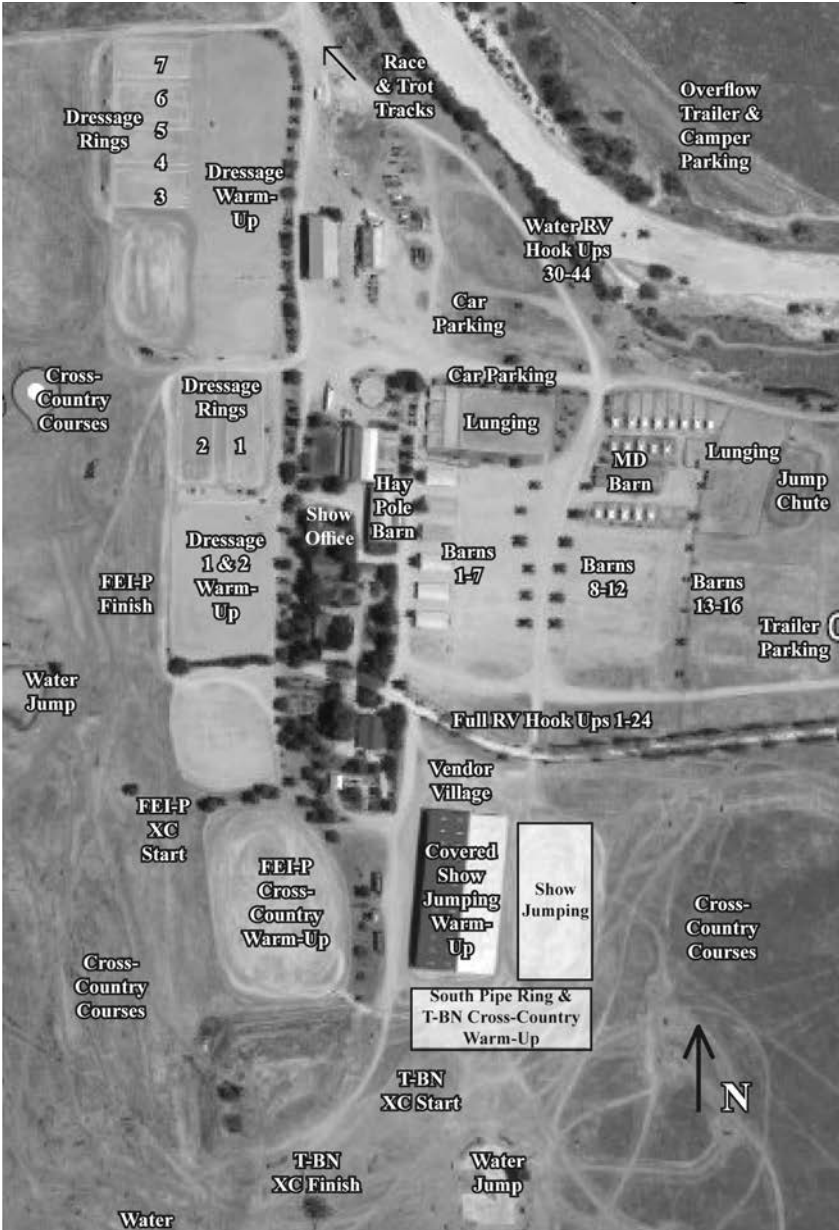

Show Jumping

Beg. Novice 10:00-11:50
Introductory 12:30-1:15

Cross-Country

Beg. Novice 10:20-12:10
Introductory 12:50-1:35

Twin Rivers
ranch

Facility Map

Twin Rivers is available for your Activity!

Clinics, Camps, XC schooling, Shows, Day Trips!
Bring your own trainer or ride with ours! Contact Andrea for group rates
and details. Guest Cottage available for small groups overnight.