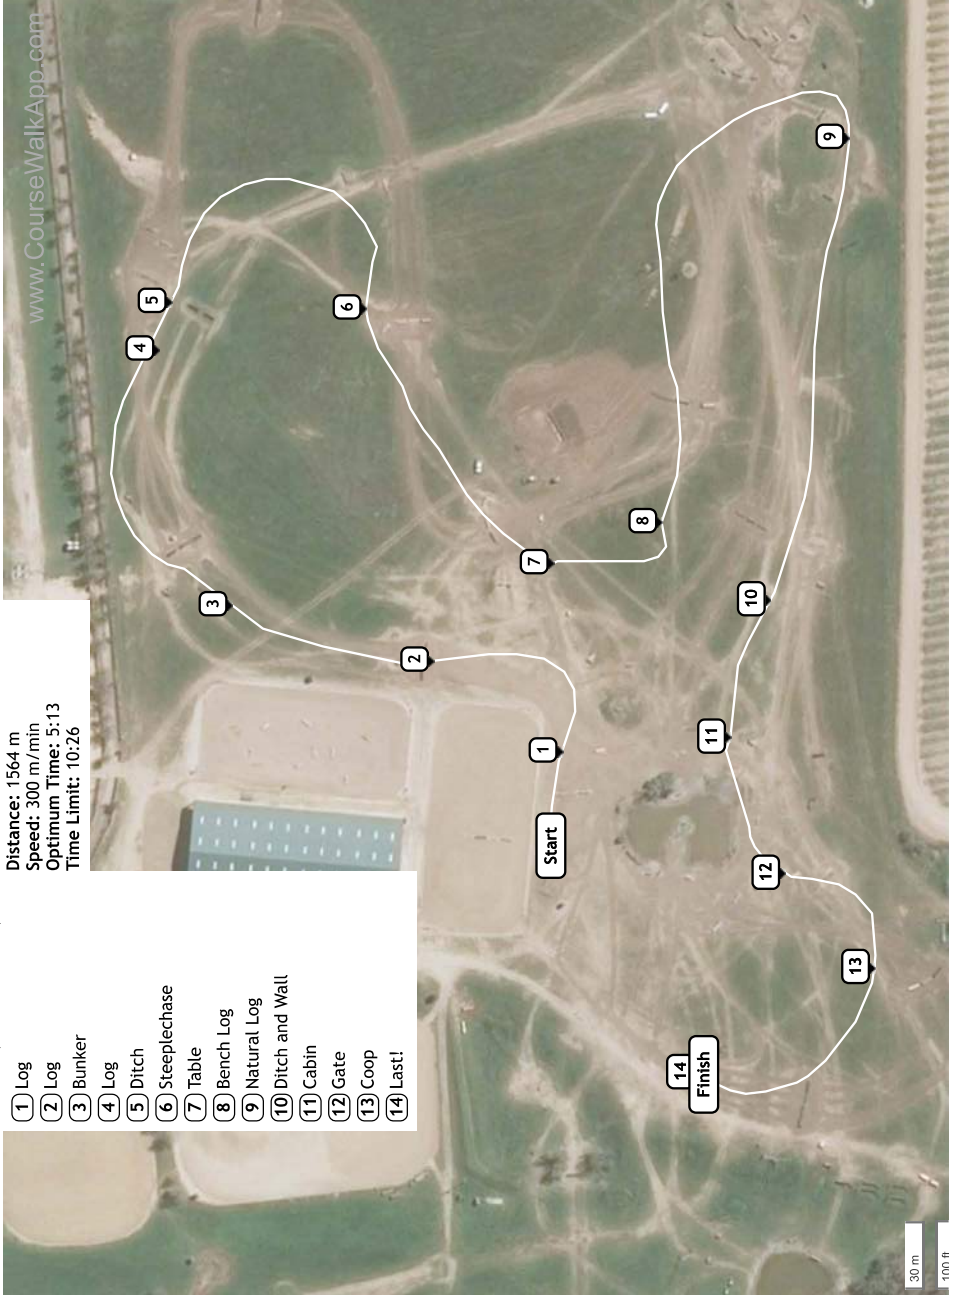

Twin Rivers Ranch (ID: 22566) - Introductory

Distance: 1564 m
Speed: 300 m/min
Optimum Time: 5:13
Time Limit: 10:26

1) Log
2) Log
3) Bunker
4) Log
5) Ditch
6) Steeplechase
7) Table
8) Bench Log
9) Natural Log
10) Ditch and Wall
11) Cabin
12) Gate
13) Coop
14) Last!