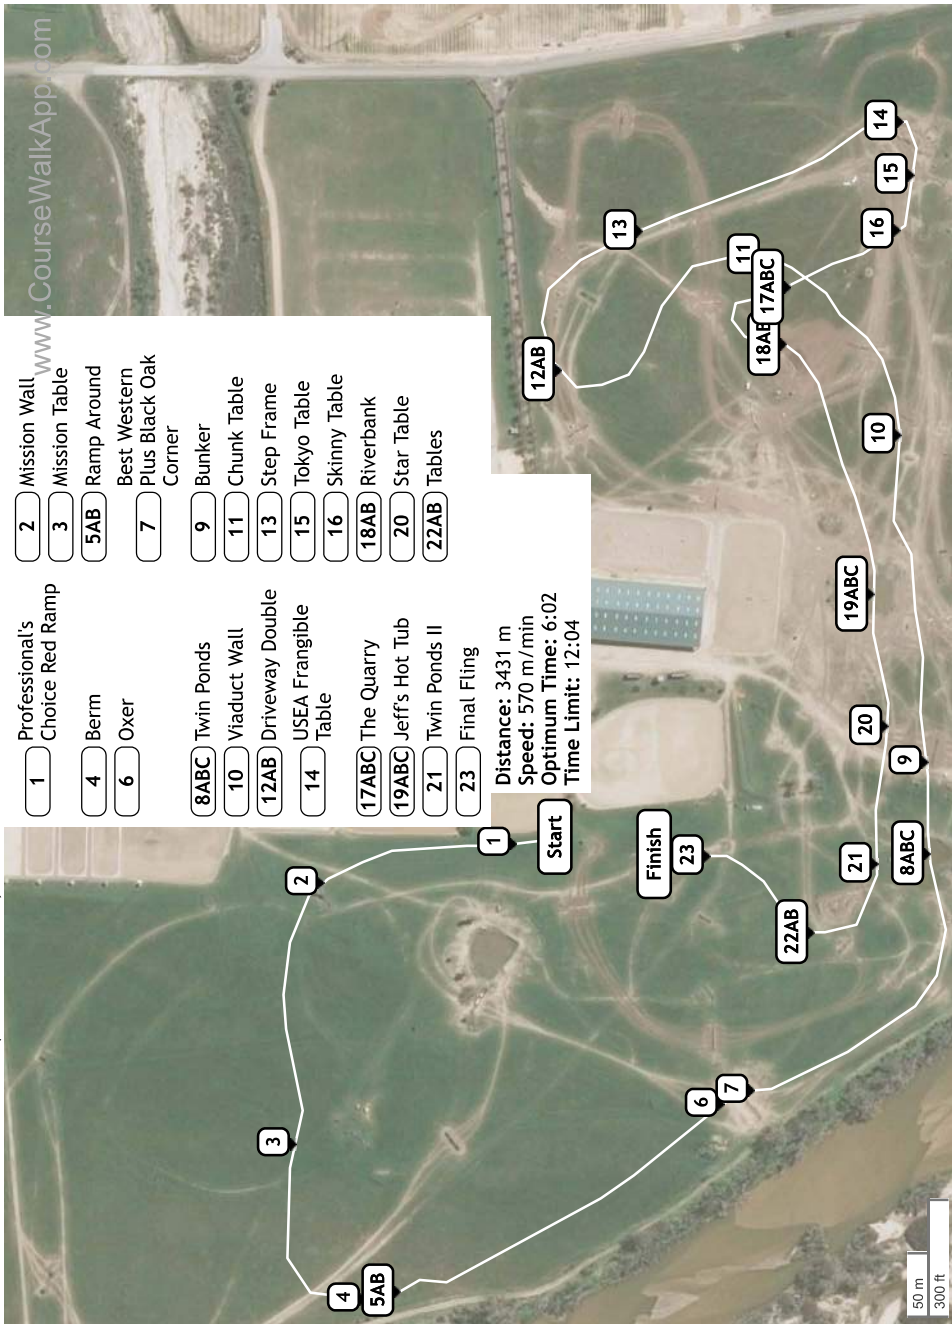

Twin Rivers Ranch (ID: 22579) - Advanced

- ☐ 1 Professional's Choice Red Ramp
- ☐ 2 Mission Wall
- ☐ 3 Mission Table
- ☐ 4 Berm
- ☐ 5AB Ramp Around Best Western Plus Black Oak Corner
- ☐ 6 Oxer
- ☐ 7
- ☐ 8ABC Twin Ponds
- ☐ 9 Bunker
- ☐ 10 Viaduct Wall
- ☐ 11 Chunk Table
- ☐ 12AB Driveway Double
- ☐ 13 Step Frame
- ☐ 14 USEA Frangible Table
- ☐ 15 Tokyo Table
- ☐ 16 Skinny Table
- ☐ 17ABC The Quarry
- ☐ 18AB Riverbank
- ☐ 19ABC Jeff's Hot Tub
- ☐ 20 Star Table
- ☐ 21 Twin Ponds II
- ☐ 22AB Tables
- ☐ 23 Final Fling

Distance: 3431 m
Speed: 570 m/min
Optimum Time: 6:02
Time Limit: 12:04