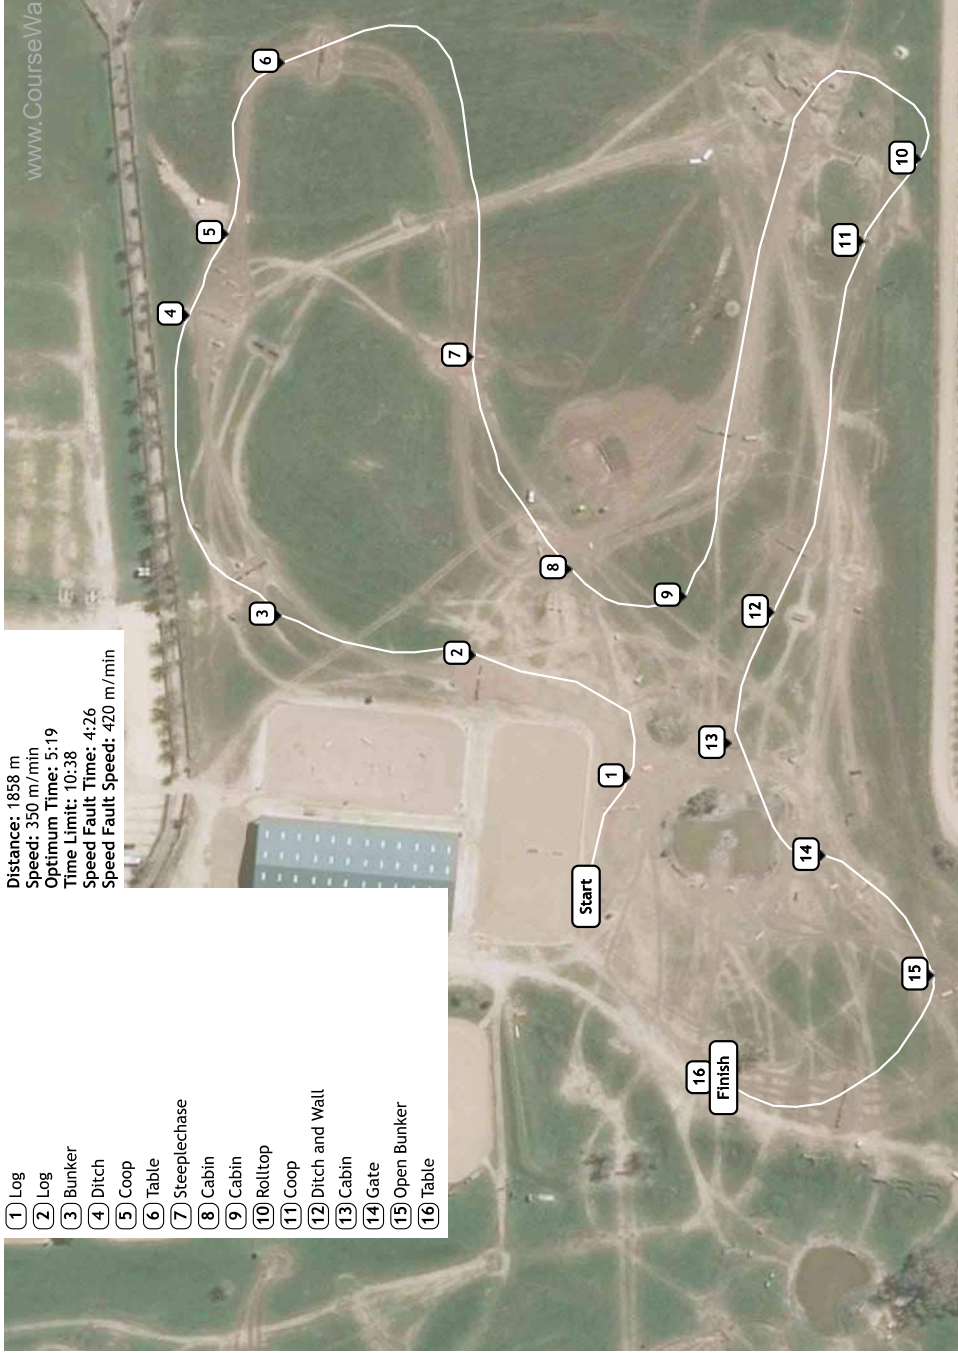

Twin Rivers Ranch (ID: 22565) - Beginner Novice

Distance: 1858 m
Speed: 350 m/min
Optimum Time: 5:19
Time Limit: 10:38
Speed Fault Time: 4:26
Speed Fault Speed: 420 m/min

1. 1 Log
2. 2 Log
3. 3 Bunker
4. 4 Ditch
5. 5 Coop
6. 6 Table
7. 7 Steeplechase
8. 8 Cabin
9. 9 Cabin
10. 10 Rolltop
11. 11 Coop
12. 12 Ditch and Wall
13. 13 Cabin
14. 14 Gate
15. 15 Open Bunker
16. 16 Table