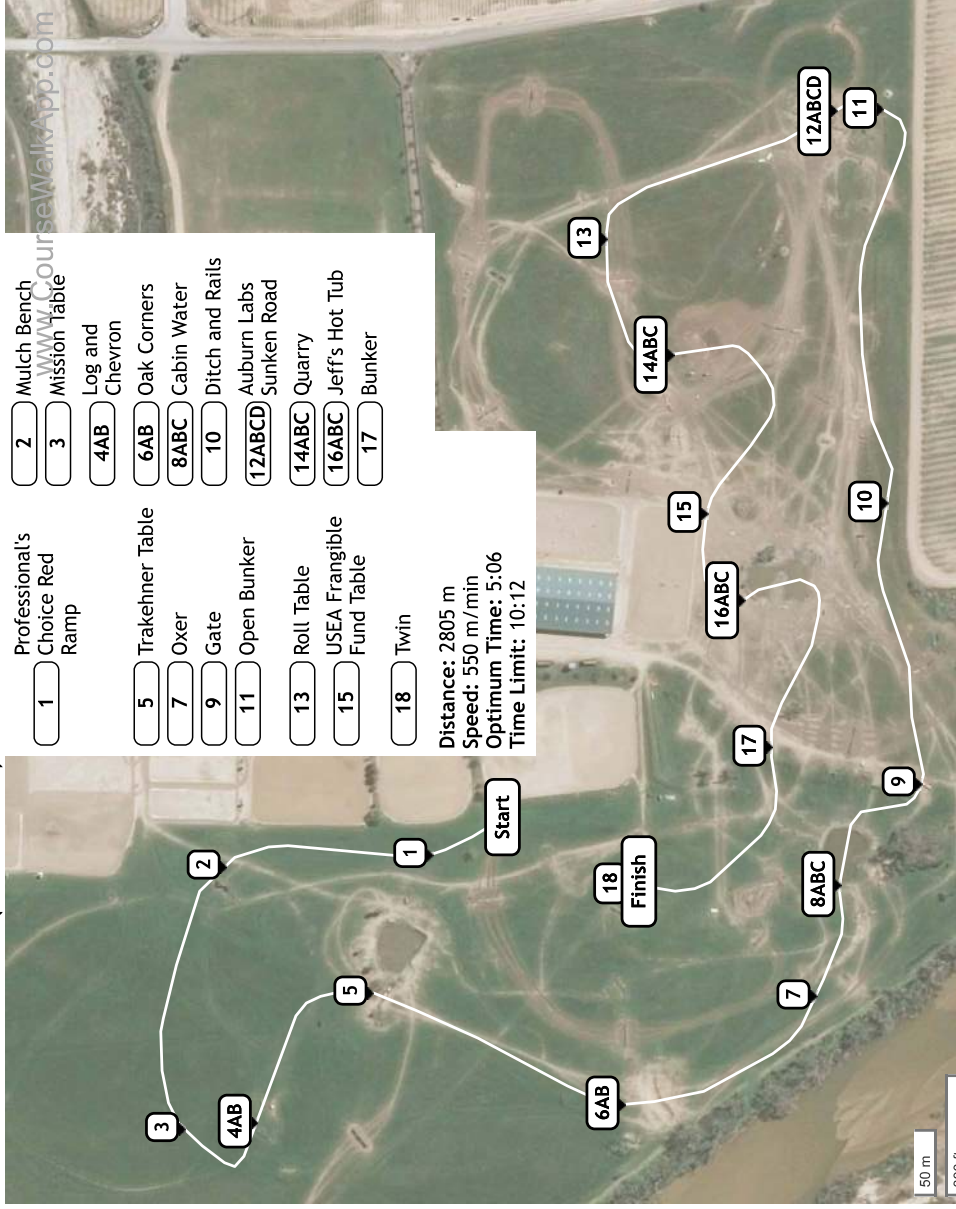

Cross-Country

Novice 8:30-11:30
Beg. Novice 12:05-1:50
Introductory 2:15-2:50

Twin Rivers
ranch

Facility Map

Twin Rivers is available for your Activity!

Clinics, Camps, XC schooling, Shows, Day Trips!

Bring your own trainer or ride with ours! Contact Andrea for group rates and details. Guest Cottage available for small groups overnight.

Andrea@twinrivershorsepark.com

OFFICIAL EVENT FARRIER

Cassidy Robyn

831-212-6218

Twin Rivers Ranch (ID: 22579) - Advanced

- 1 Professional's Choice Red Ramp
- 2 Mission Wall
- 3 Mission Table
- 4 Berm
- 5AB Ramp Around Best Western Plus Black Oak Corner
- 6 Oxer
- 7
- 8ABC Twin Ponds
- 9 Bunker
- 10 Viaduct Wall
- 11 Chunk Table
- 12AB Driveway Double
- 13 Step Frame
- 14 USEA Frangible Table
- 15 Tokyo Table
- 16 Skinny Table
- 17ABC The Quarry
- 18AB Riverbank
- 19ABC Jeff's Hot Tub
- 20 Star Table
- 21 Twin Ponds II
- 22AB Tables
- 23 Final Fling

Distance: 3431 m
 Speed: 570 m/min
 Optimum Time: 6:02
 Time Limit: 12:04

Twin Rivers Ranch (ID: 22568) - Intermediate

- 2 Mulch Bench
- 3 Mission Table
- 4AB Log and Chevron
- 6AB Oak Corners
- 8ABC Cabin Water
- 10 Ditch and Rails
- 12ABCD Auburn Labs Sunken Road
- 14ABC Quarry
- 16ABC Jeff's Hot Tub
- 17 Bunker