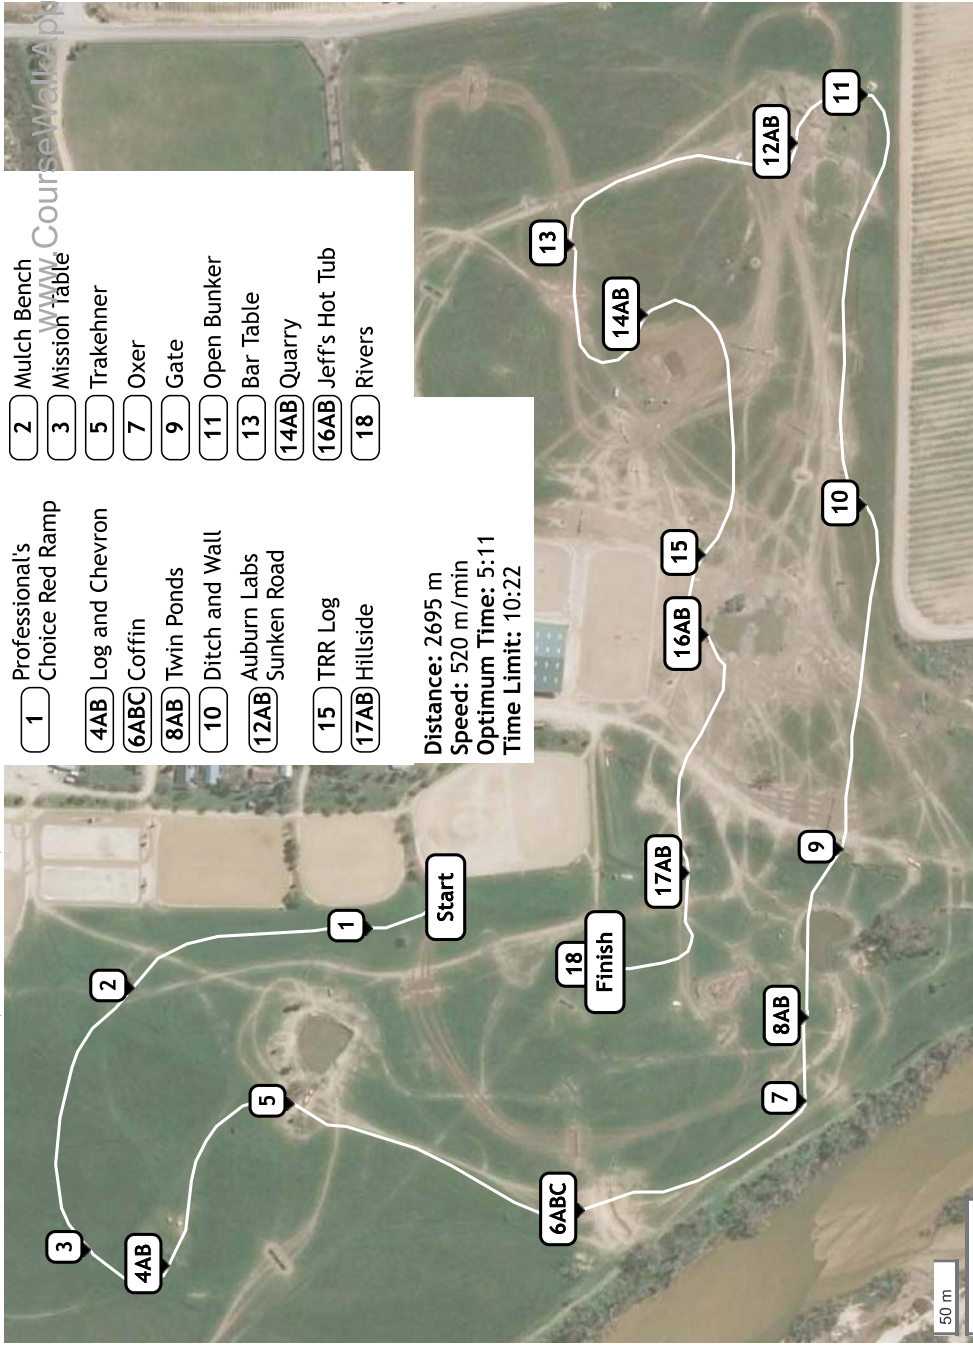

Twin Rivers Ranch (ID: 22567) - Preliminary

- 1 Professional's Choice Red Ramp
- 4AB Log and Chevron
- 6ABC Coffin
- 8AB Twin Ponds
- 10 Ditch and Wall
- 12AB Auburn Labs Sunken Road
- 15 TRR Log
- 17AB Hillside

- 2 Mulch Bench
- 3 Mission Table
- 5 Trakeherner
- 7 Oxer
- 9 Gate
- 11 Open Bunker
- 13 Bar Table
- 14AB Quarry
- 16AB Jeff's Hot Tub
- 18 Rivers

Distance: 2695 m
Speed: 520 m/min
Optimum Time: 5:11
Time Limit: 10:22