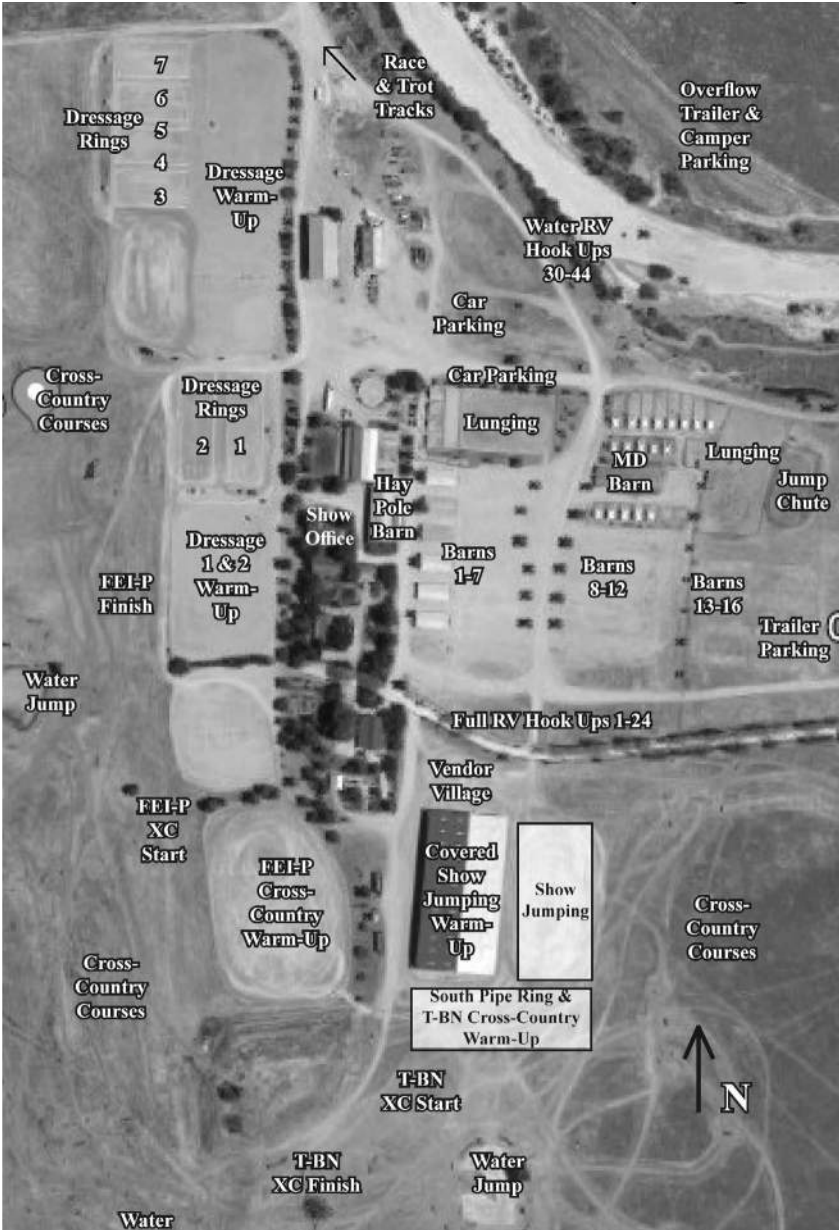

Cross-Country

Novice 8:30-11:30
Beg. Novice 12:05-1:50
Introductory 2:15-2:50

Twin Rivers
ranch

Facility Map

Twin Rivers is available for your Activity!

Clinics, Camps, XC schooling, Shows, Day Trips!

Bring your own trainer or ride with ours! Contact Andrea for group rates and details. Guest Cottage available for small groups overnight.