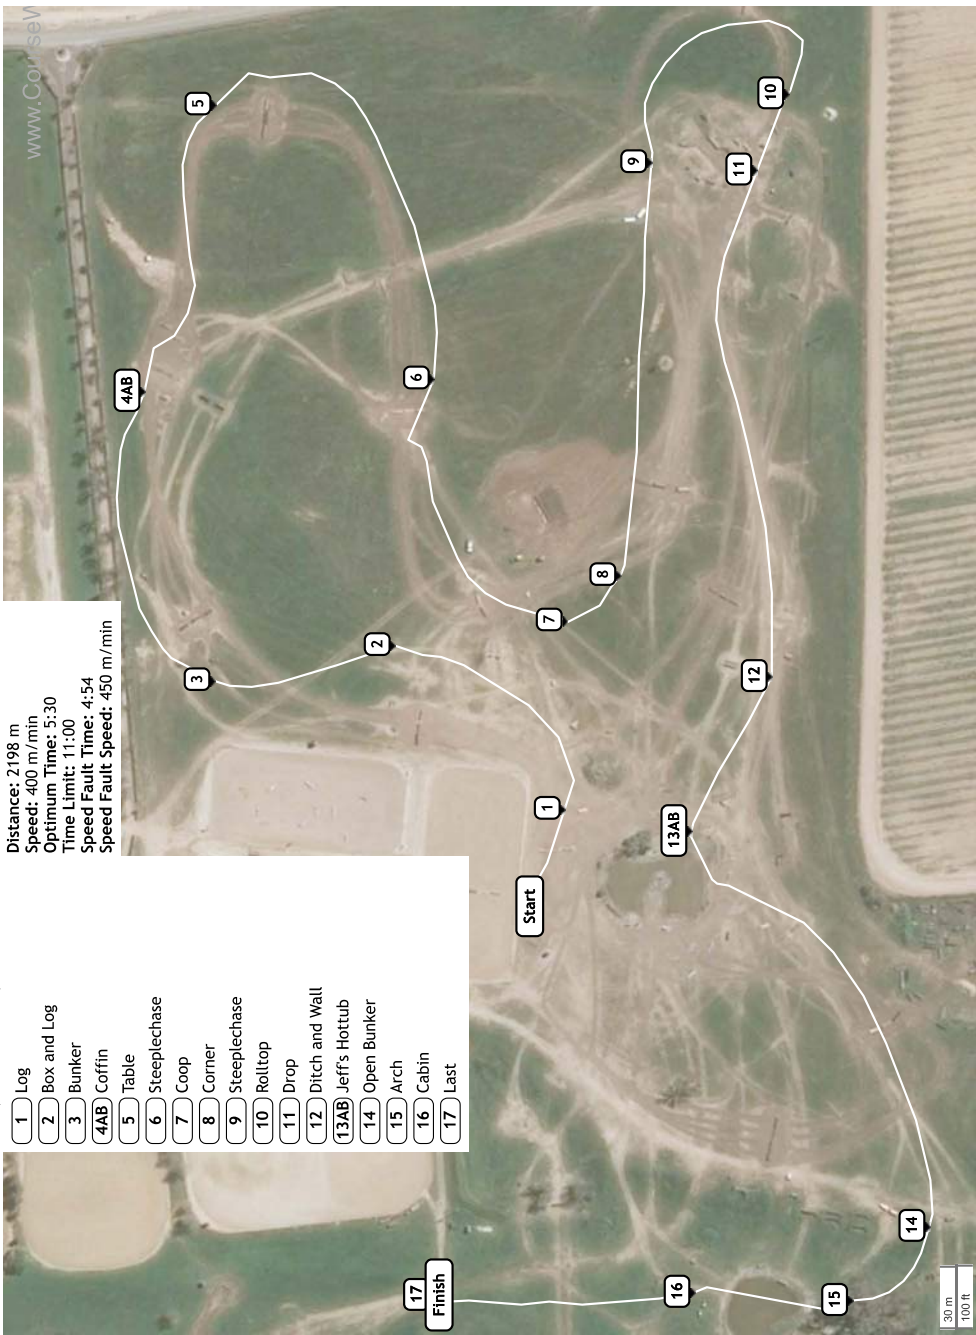

Twin Rivers Ranch (ID: 22564) - Novice

- 1 Log
- 2 Box and Log
- 3 Bunker
- 4AB Coffin
- 5 Table
- 6 Steeplechase
- 7 Coop
- 8 Corner
- 9 Steeplechase
- 10 Rolltop
- 11 Drop
- 12 Ditch and Wall
- 13AB Jeff's Hotttub
- 14 Open Bunker
- 15 Arch
- 16 Cabin
- 17 Last

Distance: 2198 m
Speed: 400 m/min
Optimum Time: 5:30
Time Limit: 11:00
Speed Fault Time: 4:54
Speed Fault Speed: 450 m/min