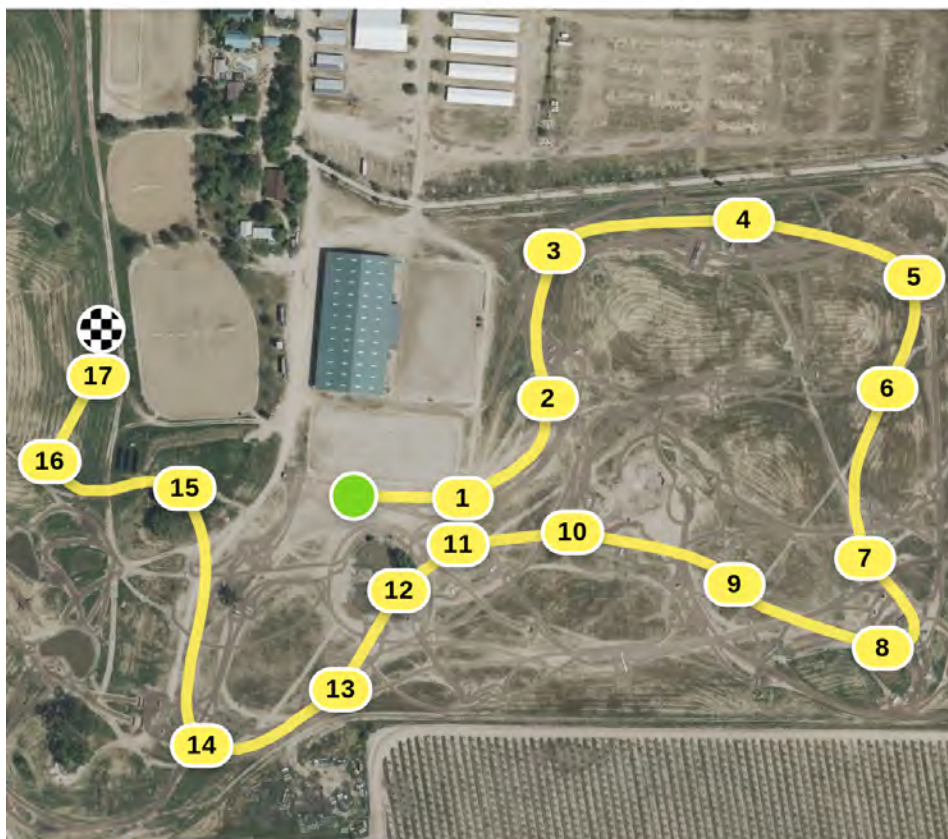

Twin Rivers Winter HT 2025 Beg. Novice

Yellow with Black Numbers

Efforts: 17
Distance: 1765 m
Speed: 350 m/min

Opt. Time: 5m 3s
Time Limit: 10m 6s
Speed Flts: 4m 13s

1 Log	6 Brush
2 Rolled Bunker	7 Ramp Box
3 Log	8 Drop
4 Blue Roll	9 Log Corner
5 Green Table	10 Quarry Gate

11 Log Mound	16 Cabin
12 Water	17 Rail Box
13 Weldon's Wall	
14 Blue Bunker	
15 Coop	

Scan for
interactive
maps

try App (crosscountryapp.com) | © DigitalGlobe © Microsoft