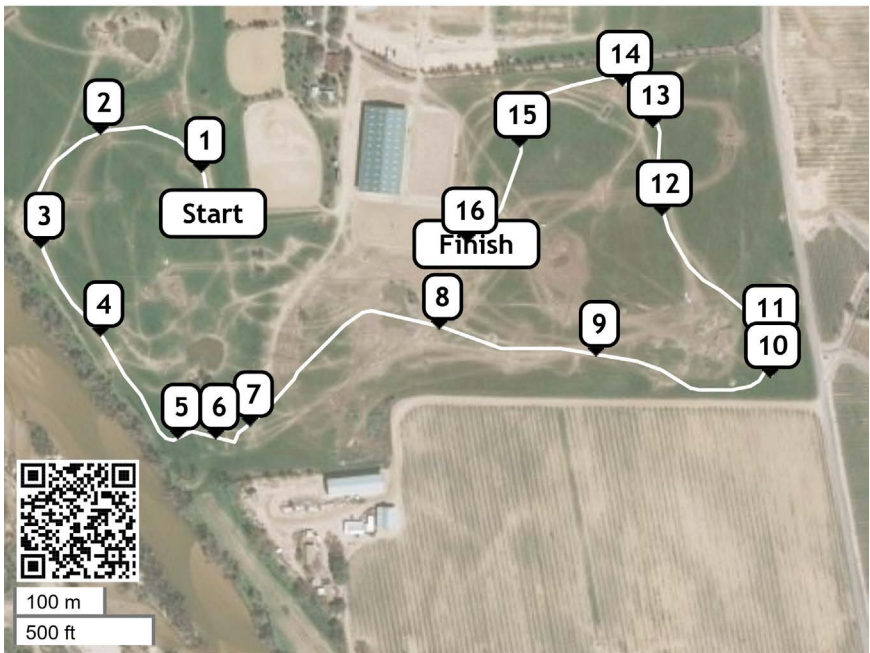

Twin Rivers Spring International (ID: 23048)

Beginner Novice

① Log	② Log
③ Brush Roll	④ Bunker
⑤ Rolltop	⑥ Upbank
⑦ Gate	⑧ Cabin
⑨ Ditch and Wall	⑩ Cabin
⑪ Cabin	⑫ Bunker
⑬ Coop	⑭ Ditch
⑮ Steeplechase	⑯ Table