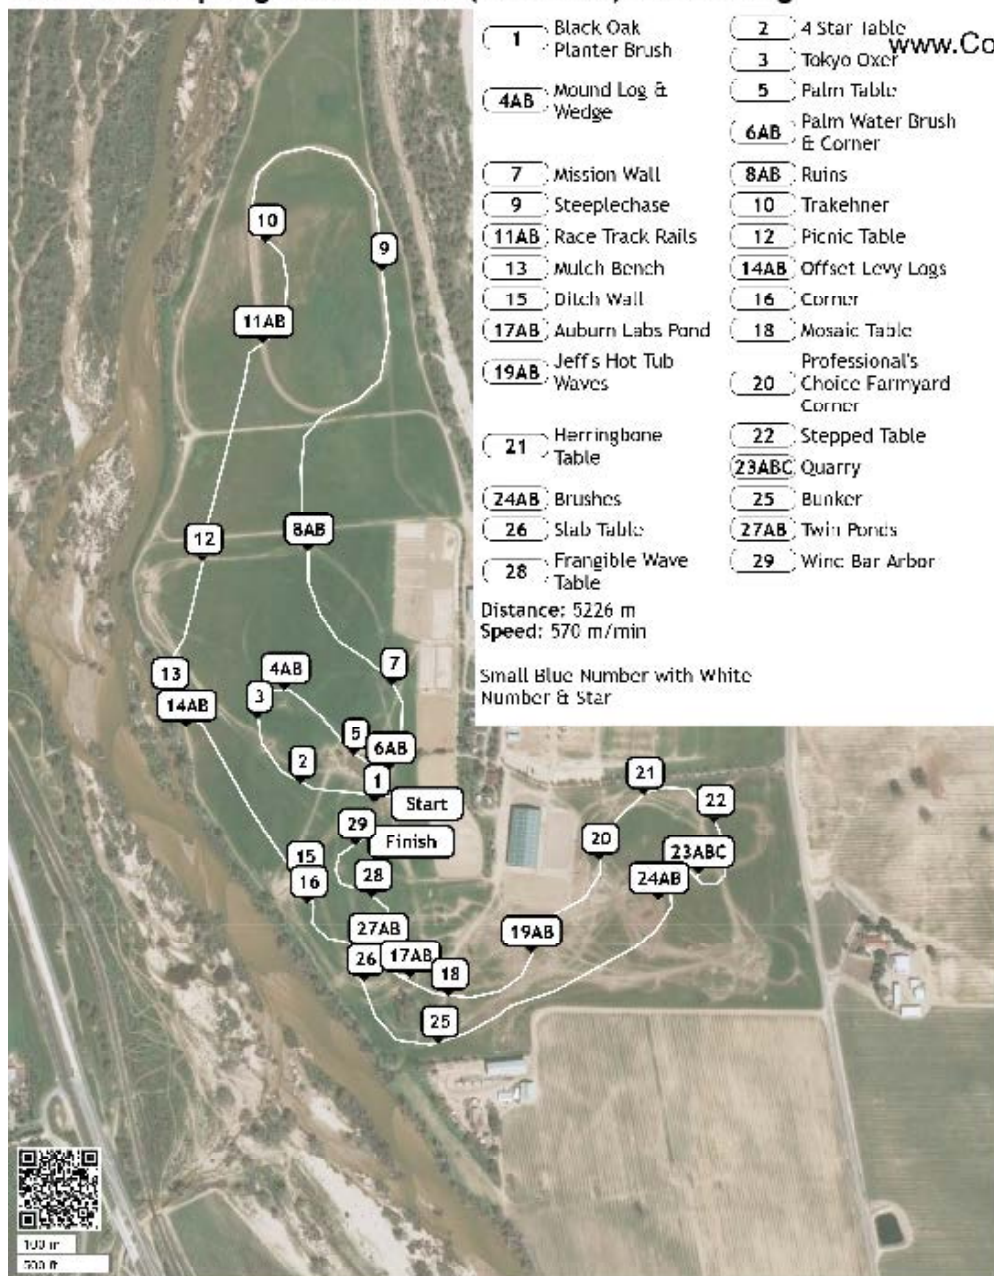

Twin Rivers Spring International (ID: 23070) - CCI4*Long