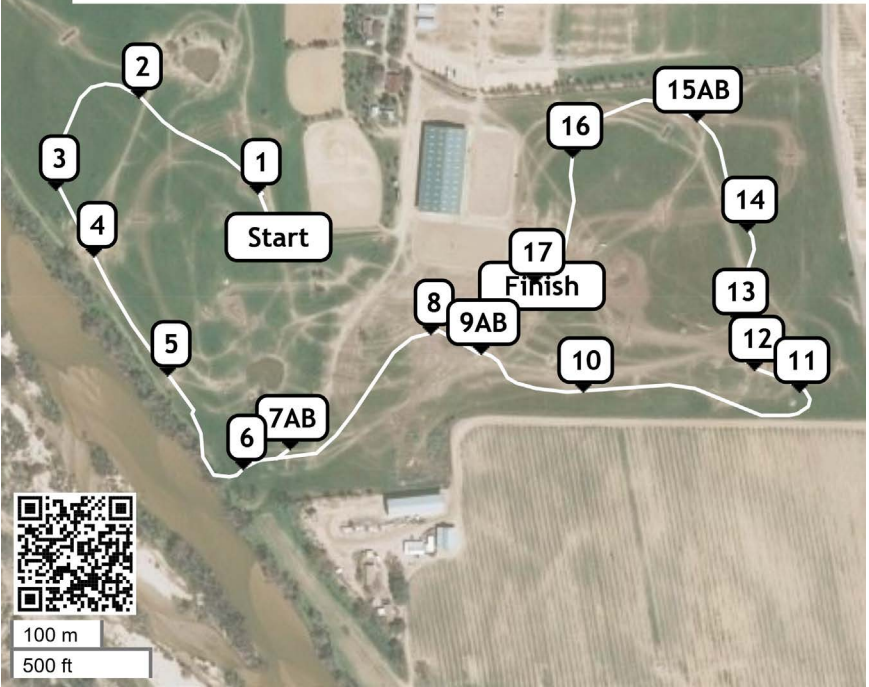

Twin Rivers Ranch (ID: 23033) - Novice

1 Log	2 Rolltop
3 Open Bunker	4 Brushroll
5 Bunker	6 Cut Out Table
7AB Bank Complex	8 Jeff's Hot Tub
9AB Water Mound	10 Ditch and Wall
11 Rolltop	12 Drop
13 Corner	14 Table
15AB Coffin	16 Steeplechase
17 Rolltop