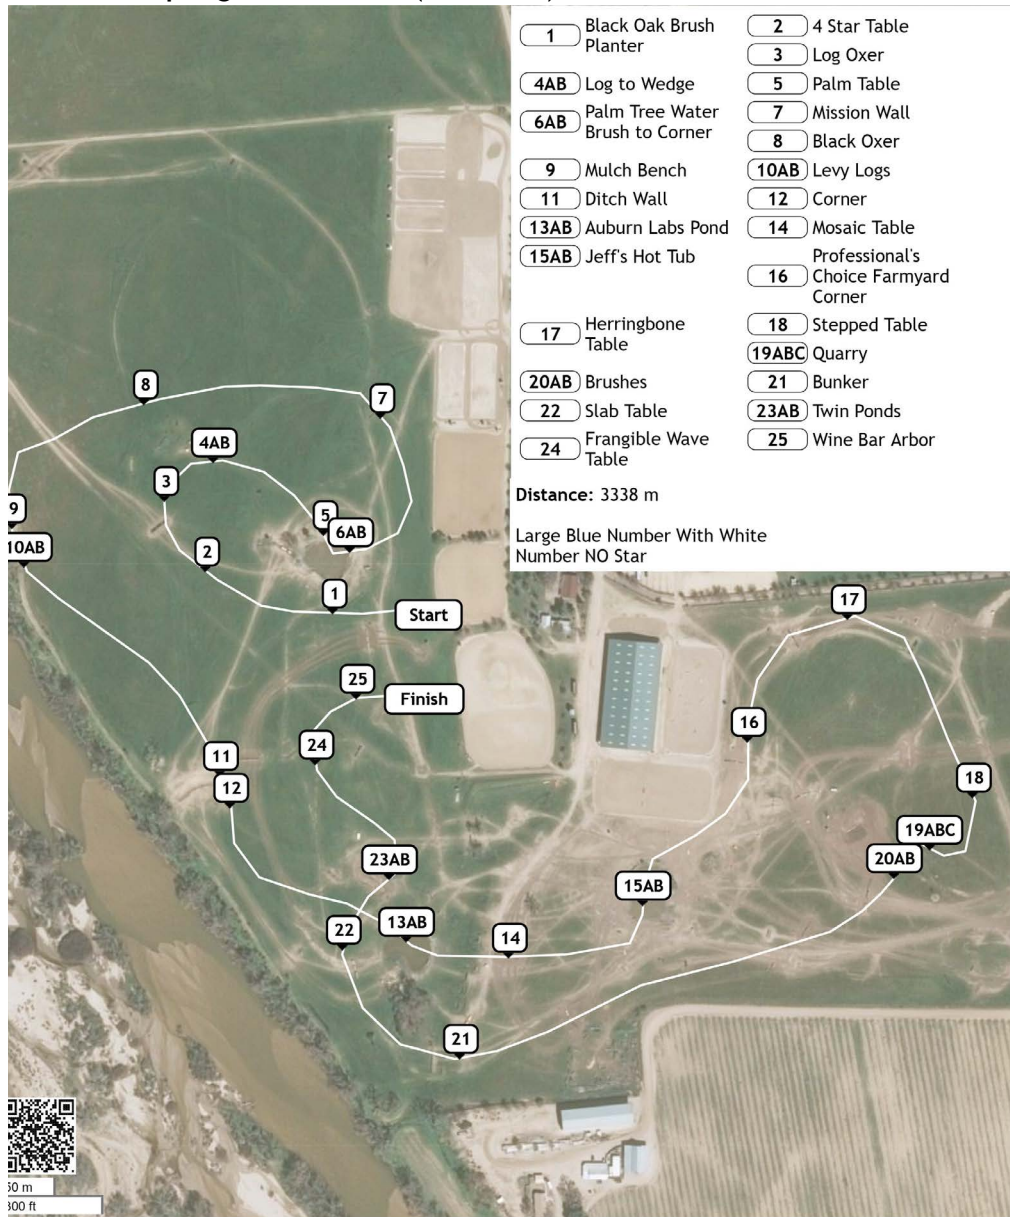

*Awards will be given at the completion
of the division in the arena.

Twin Rivers

ranch

Facility Map

Twin Rivers is available for your Activity!

Clinics, Camps, XC schooling, Shows, Day Trips!

Bring your own trainer or ride with ours! Contact Andrea for group rates and details. Guest Cottage available for small groups overnight.

Twin Rivers Spring International (ID: 23071) - CCI3*Long

www.CourseWa

Twin Rivers Spring International (ID: 23081) - CCI3*-Short & Intermediate

Twin Rivers Spring International (ID: 23076) - CCI2*Long

100 m
500 ft