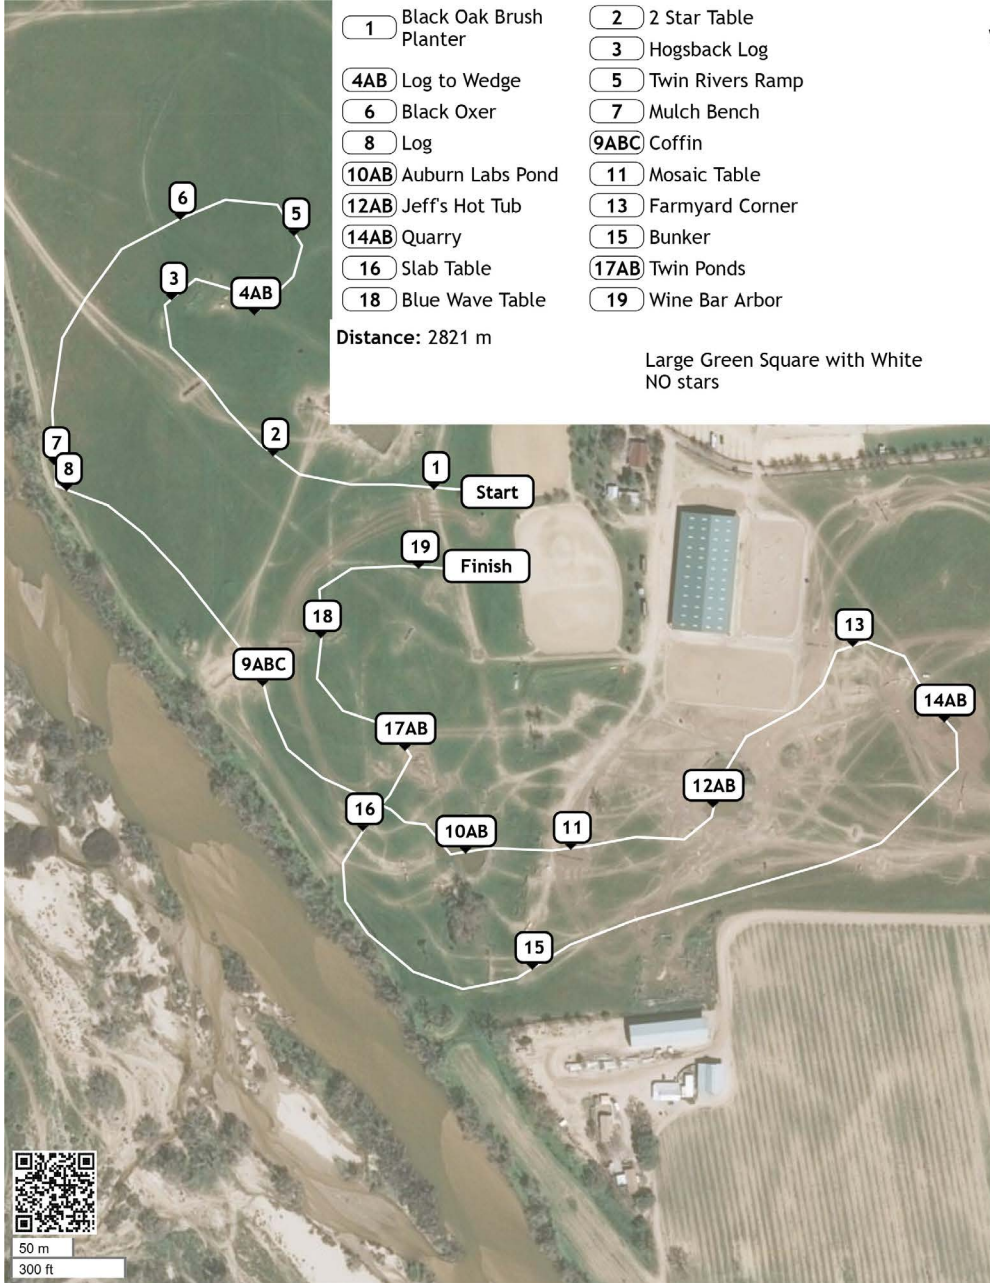

Twin Rivers Spring International (ID: 23084) - Preliminary