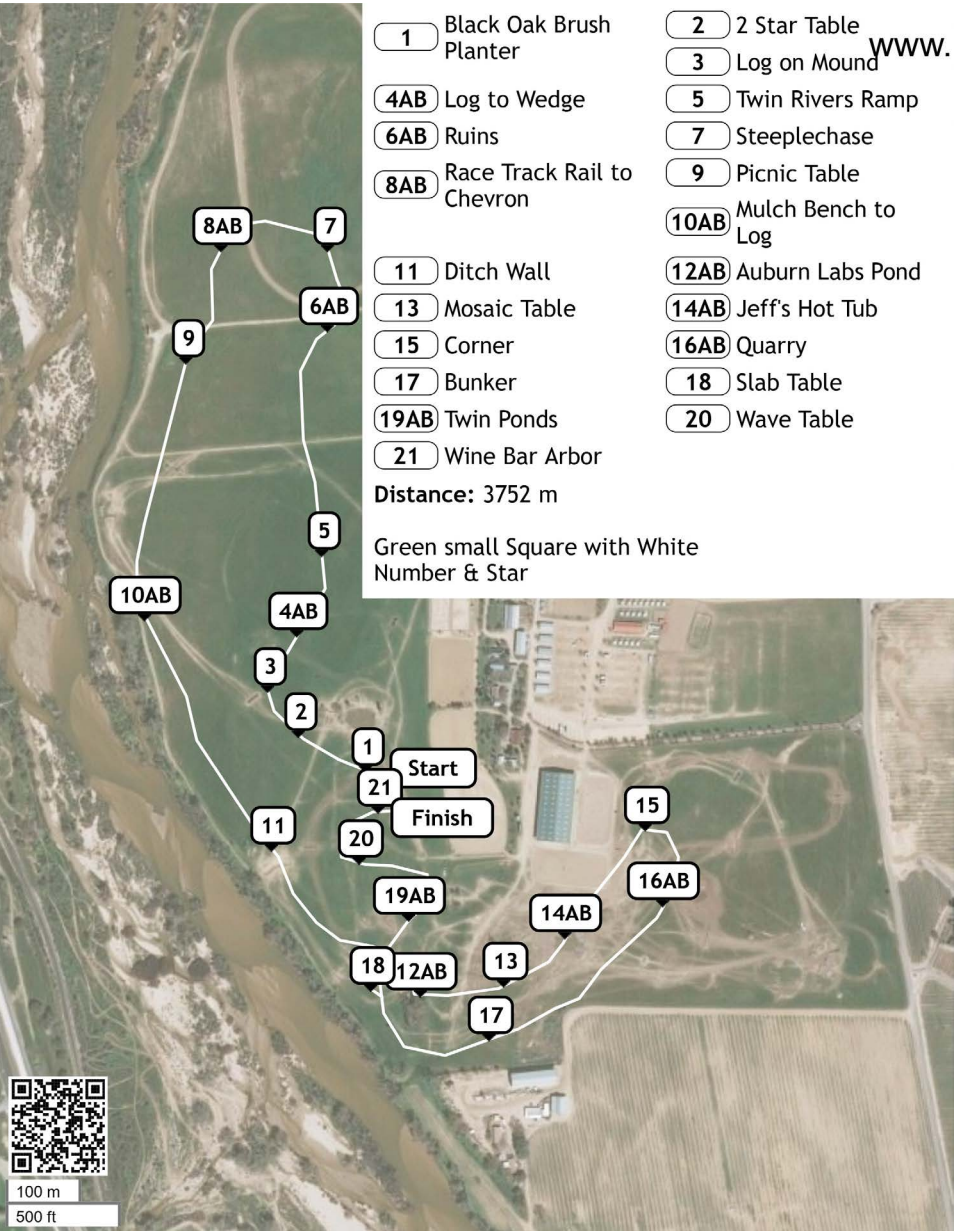

Twin Rivers Spring International (ID: 23071) - CCI3*Long

www.CourseWa

Twin Rivers Spring International (ID: 23081) - CCI3*-Short & Intermediate

Twin Rivers Spring International (ID: 23076) - CCI2*Long

100 m
500 ft