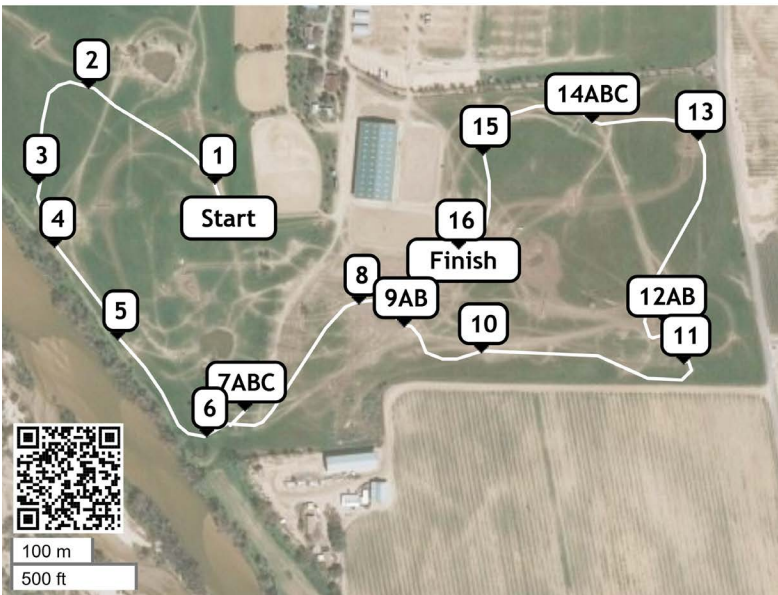

Twin Rivers Ranch (ID: 23032) - Training

1 Box and Log	2 Roll Top
3 Open Bunker	4 Brushroll
5 Bunker	6 Step Table
7ABC Bank Complex	8 Jeff's Hot Tub
9AB Water Mound	10 Narrow Table
11 U log	12AB Bank and Corner
13 Table	14ABC Coffin
15 Steeplechase	16 Rolltop