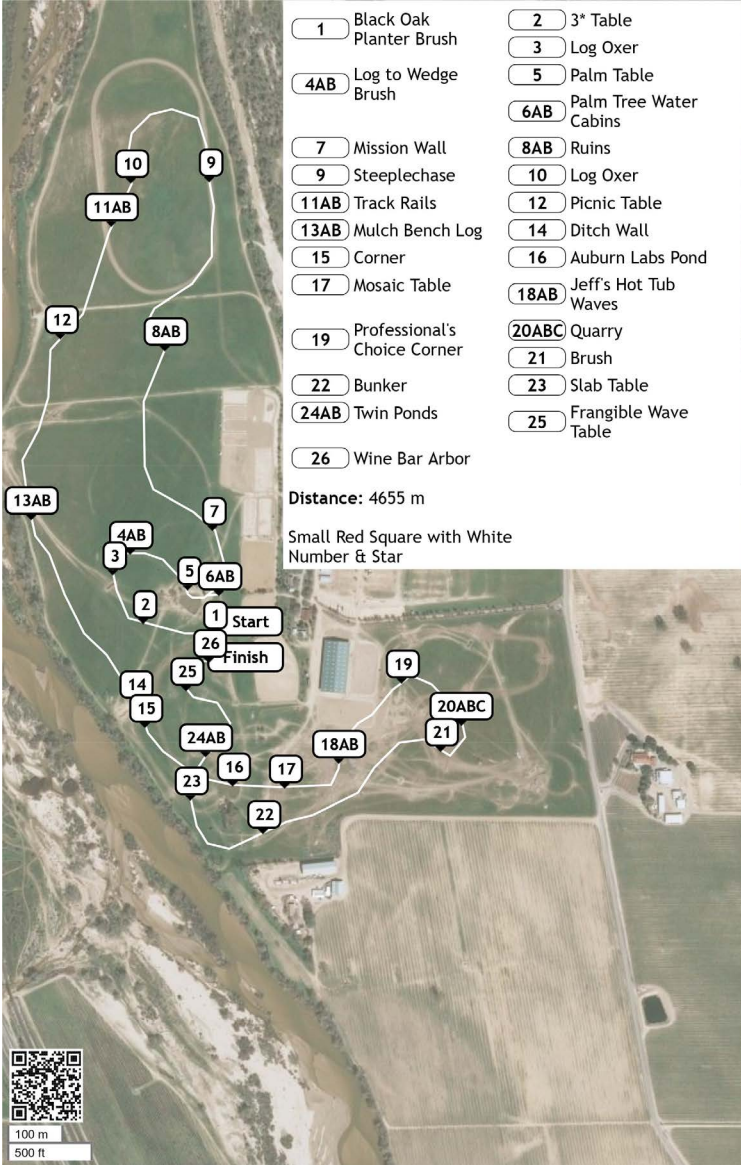

Twin Rivers Spring International (ID: 23071) - CCI3*Long

www.CourseWa