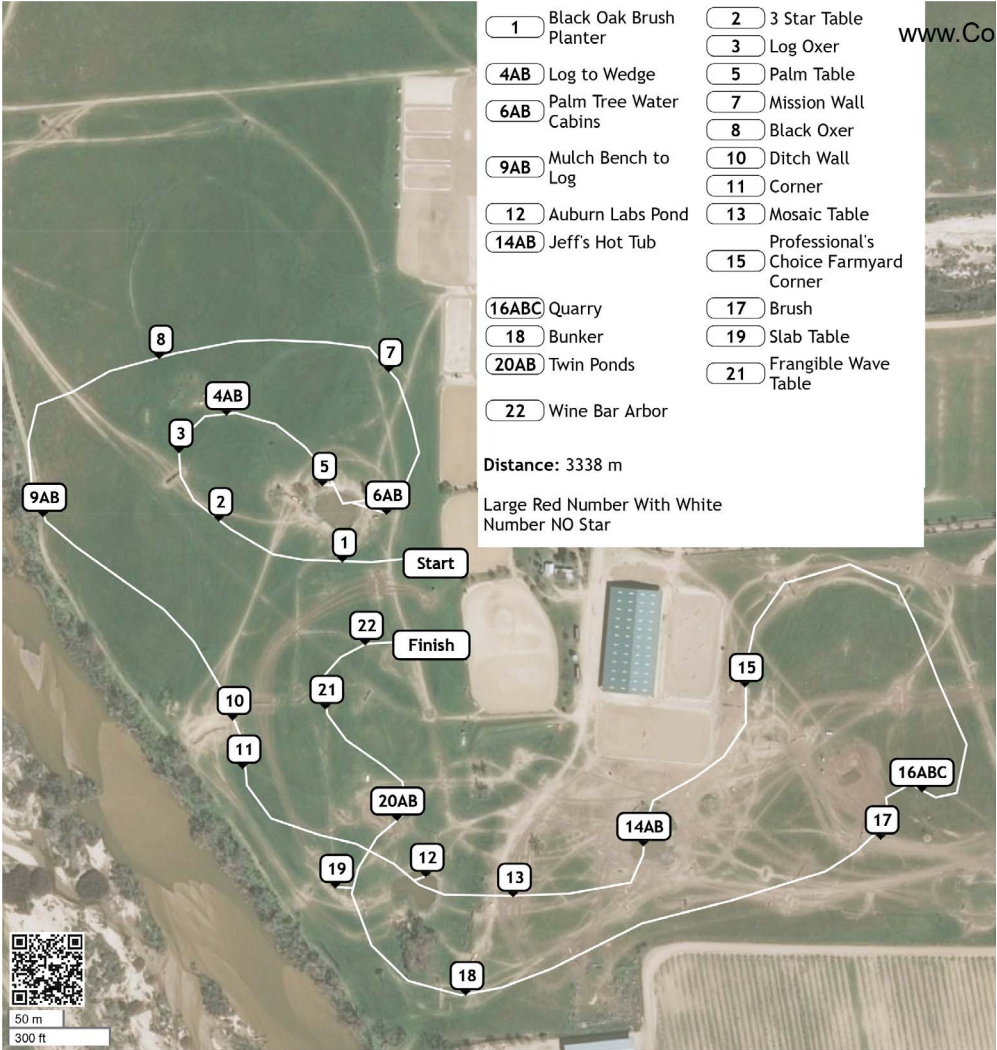

*Awards will be given at the completion
of the division in the arena.

Twin Rivers

ranch

Facility Map

Twin Rivers is available for your Activity!

Clinics, Camps, XC schooling, Shows, Day Trips!

Bring your own trainer or ride with ours! Contact Andrea for group rates and details. Guest Cottage available for small groups overnight.

Twin Rivers Spring International (ID: 23071) - CCI3*Long

www.CourseWa

Twin Rivers Spring International (ID: 23081) - CCI3*-Short & Intermediate

Twin Rivers Spring International (ID: 23076) - CCI2*Long

100 m
500 ft