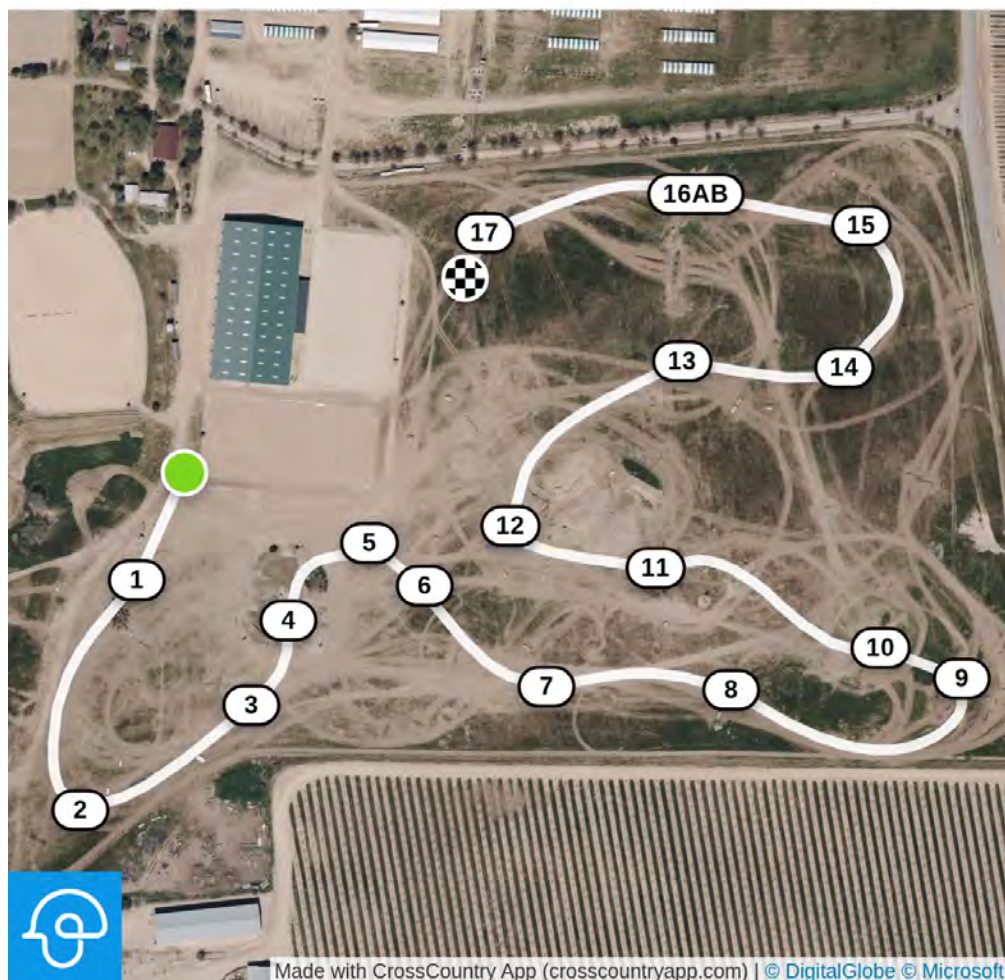

Twin Rivers Spring International 2024 Novice

Efforts: 18	Opt. Time: 4m 36s
Distance: 1835 m	Time Limit: 9m 12s
Speed: 400 m/min	Minimum: 4m 5s
Speed Faults: 4m 5s	

White with Black Numbers

- | | | | |
|---------------------|--------------------|---------------|-----------------|
| 1 Log | 5 Log on Mound | 9 Blue Bunker | 14 Brush |
| 2 Flower Box | 6 Ranch House | 10 Drop | 15 Bench |
| 3 Weldon's Wall | 7 Ramped top Table | 11 Corner | 16AB Log, Ditch |
| 4 Auburn Labs Water | 8 Rolltop | 12 Log | 17 Table |