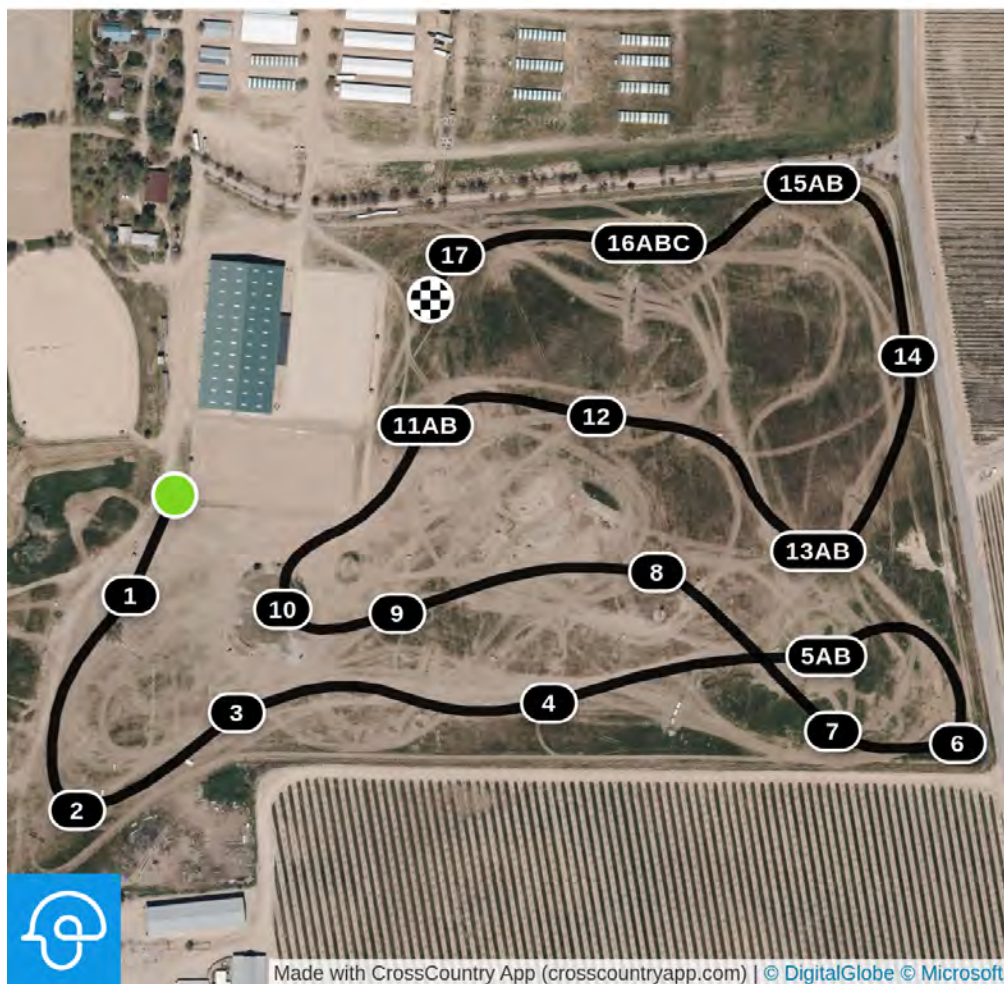

Twin Rivers Spring International 2024 Training

Black with White Numbers

Efforts: 23	Opt. Time: 5m 21s
Distance: 2405 m	Time Limit: 10m 42s
Speed: 450 m/min	Minimum: 4m 38s
Speed Faults: 4m 38s	

1 Log	6 Blue Rolltop	11AB Cabin, House	15AB U- Log, Corner
2 Flower Box	7 2 Step Table	12 Green Top Bunker	16ABC Log Brush, Ditch, Tommy Log
3 Ditch and Flower	8 Corner	13AB Angled Brushes	17 Green Table
4 Ramped Table	9 Ranch House	14 Blue Bunker	
5AB Bank Up, Brushed Chevron	10 Auburn Labs Boat Shed