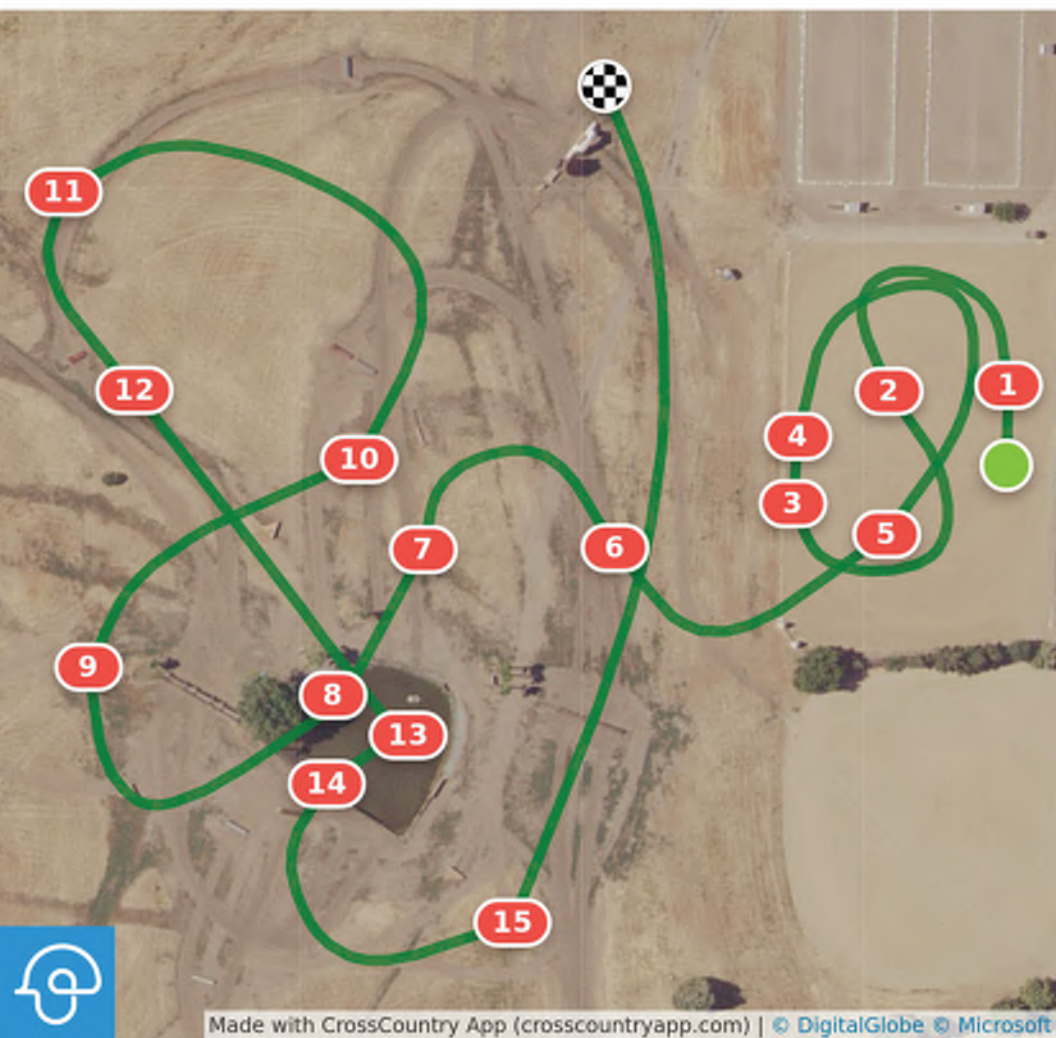

Twin Rivers Last Chance Qualifier 2022

Young Event Horse 4 Year Old

Efforts: 15

Speed: 350 m/min

White Number on Green Square

- | | | | |
|------------|--------------|-----------|-----------------|
| 1 Oxer | 5 Oxer | 9 Trak | 13 Water |
| 2 Vertical | 6 Pink Table | 10 Bunker | 14 Step Out H2O |
| 3 Oxer | 7 Log | 11 Log | 15 Log on Mound |
| 4 Vertical | 8 Water | 12 Cabin | |

Twin Rivers Last Chance Qualifier 2022

Young Event Horse 5 Year Old

Efforts: 15

Speed: 350 m/min

Red Square with White Number

- | | | | |
|------------|--------------|-----------|-----------------|
| 1 Oxer | 5 Oxer | 9 Trak | 13 Water |
| 2 Vertical | 6 Pink Table | 10 Bunker | 14 Step Out H2O |
| 3 Oxer | 7 Coop | 11 Cabin | 15 Log on Mound |
| 4 Vertical | 8 Water | 12 Cabin | |