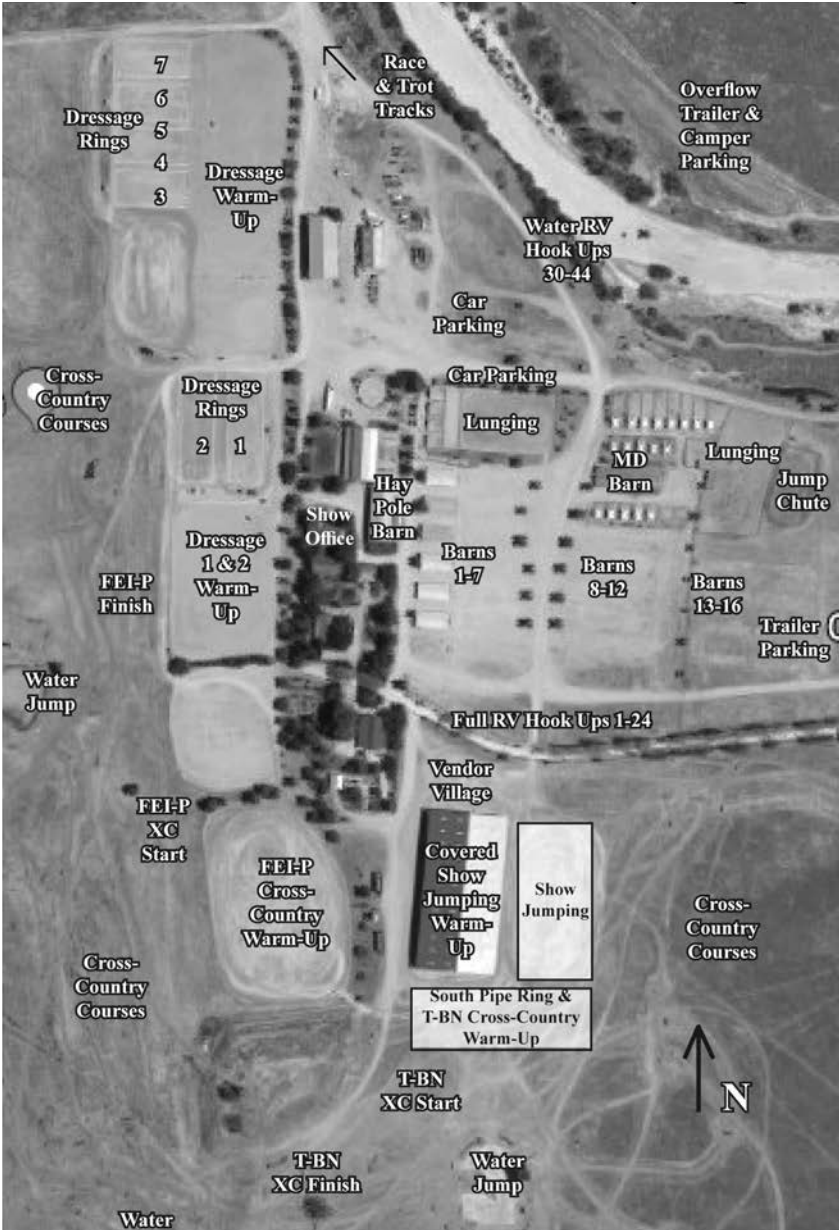

Awards

Sr. Training Rider 12:40-1:30

Awards

Open Training 1:40-2:30

Awards

Awards will be picked up in the office.

Twin Rivers
ranch

Facility Map