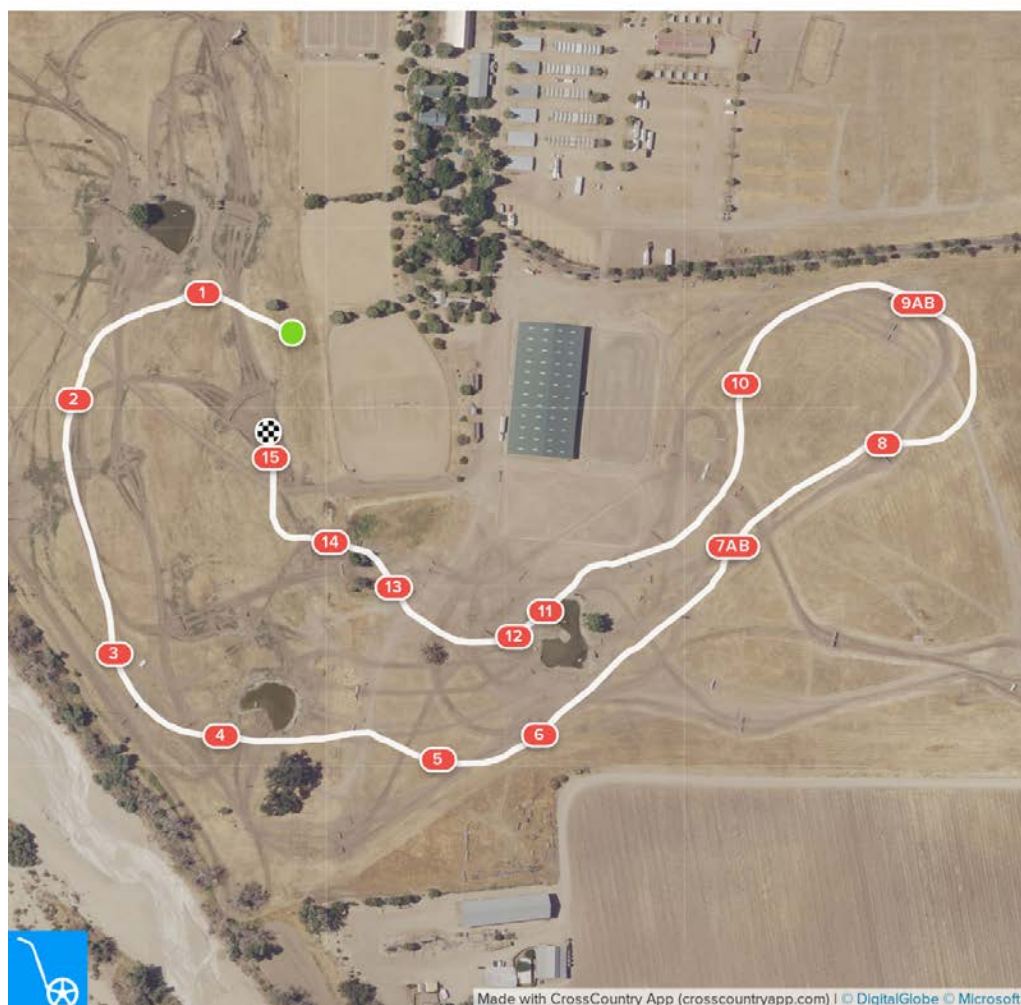

Twin Rivers November Horse Trials Novice

Efforts: 17

Distance: 1875 m

Speed: 400 m/min

Opt. Time: 4m 42s

Time Limit: 9m 24s

Minimum: 4m 10s

- 1 Log Box
- 2 Steeplechase
- 3 Arch Table
- 4 Cabin

- 5 Bunker
- 6 Weldon's Wall
- 7AB Red Coop to Natural Coop

- 8 Open Sided Bunker
- 9AB Coop, Ditch
- 10 Red Steeplechase
- 11 Jeff's Hot Tub

- 12 Log Corner
- 13 Ranch House
- 14 Log Mound
- 15 Green Table