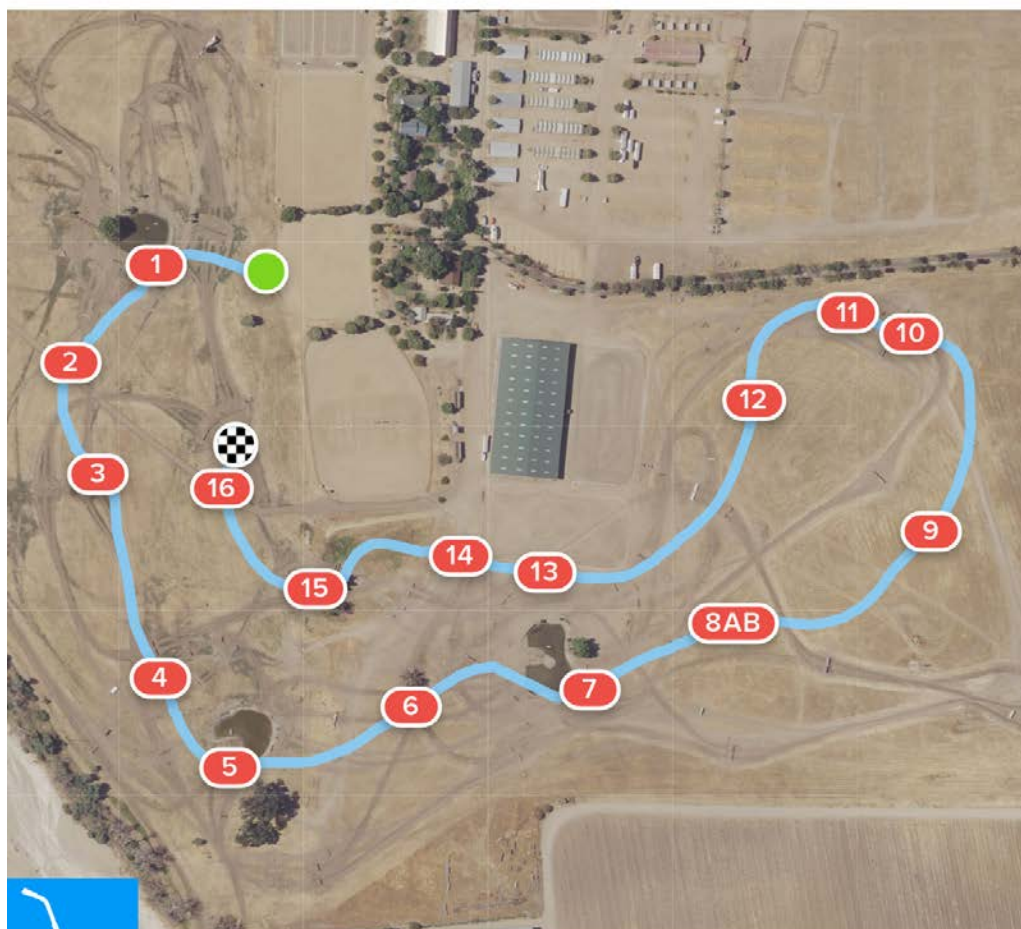

Made with CrossCountry App (crosscountryapp.com) | © DigitalGlobe ©

Microsoft

Battle of the Barns

Volunteer of the Year

For 2020 the barn that has the most hours volunteering at Twin Rivers events will win the Battle of the Barns! At the end of the show season, we will award the trainer from the winning barn with a Twin Rivers Ranch Year-long membership. The membership is valued at \$800, and allows you unlimited schooling for two horses per visit for a year. You also get discounts on haul in fees for schooling shows and preferred stabling at the shows.